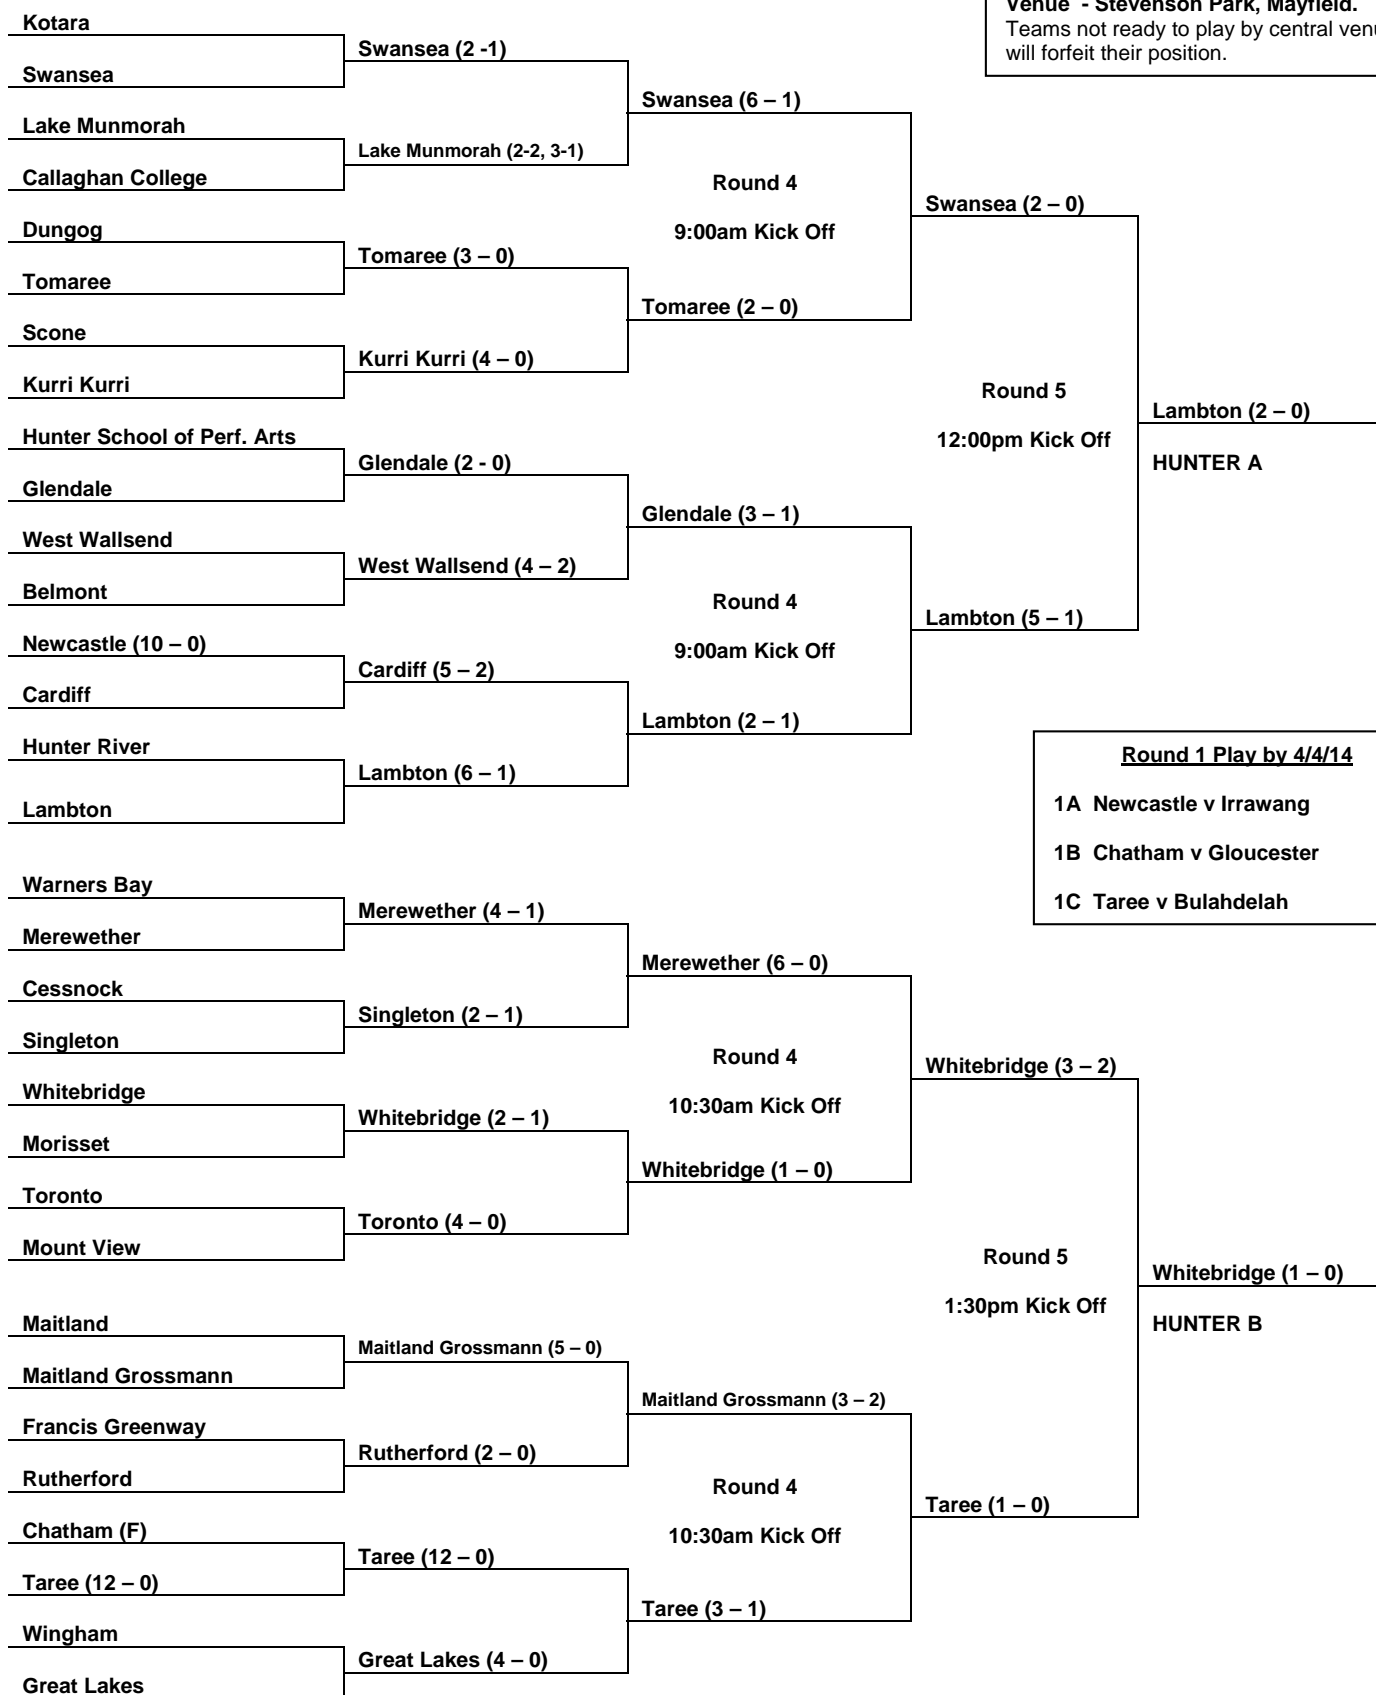

HUNTER OPEN GIRLS FOOTBALL NSW CHS TROPHY 2014

Round 2
Play by – 9/5/14

Round 3
Play by – 23/5/14

Rounds 4 and 5: Central Venue
Date 3/6/14

Venue - Stevenson Park, Mayfield.
Teams not ready to play by central venue day will forfeit their position.